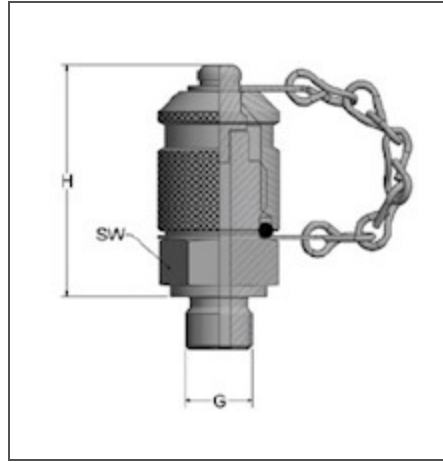

Anchor Fluid Power

 5553 Murray Road
 Cincinnati, OH 45227

Phone: 513.527.4444 • **Fax:** 513.527.4449

Email: sales@anchorfluidpower.com

TPPM SERIES PISTON TEST POINTS

1

<u>Item #</u>	<u>Item Name</u>	<u>Maximum Working Pressure</u>	<u>Seal Material</u>	<u>Thread G</u>	<u>List Price</u>
<u>TPPM1620CBN1/8</u>	TPPM Series Carbon Steel Piston Test Point Adapter	9000 psi	Buna	1/8 NPT	QUOTE
<u>TPPM1620CBN1/4</u>	TPPM Series Carbon Steel Piston Test Point Adapter	9000 psi	Buna	1/4 NPT	QUOTE
<u>TPPM1620CBN3/8</u>	TPPM Series Carbon Steel Piston Test Point Adapter	9000 psi	Buna	3/8 NPT	QUOTE
<u>TPPM1620CBS#4</u>	TPPM Series Carbon Steel Piston Test Point Adapter	9000 psi	Buna	7/16-20 UNF	QUOTE
<u>TPPM1620CBS#6</u>	TPPM Series Carbon Steel Piston Test Point Adapter	9000 psi	Buna	9/16-20 UNF	QUOTE
<u>TPPM1620CBM10</u>	TPPM Series Carbon Steel Piston Test Point Adapter	9000 psi	Buna	M10 x 1.25	QUOTE
	TPPM Series Carbon Steel				