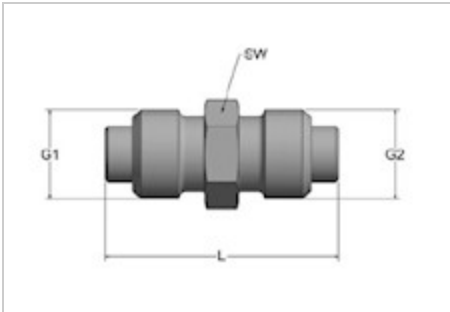

Anchor Fluid Power

 5553 Murray Road
 Cincinnati, OH 45227

Phone: 513.527.4444 • **Fax:** 513.527.4449

Email: sales@anchorfluidpower.com

ITEM # HCM1620C, HCM SERIES HOSE TO HOSE CONNECTORS

List Price -

QUOTE
[Specifications](#) | [Note](#)
SPECIFICATIONS -

Brands	Anchor Fluid Power
Material	Carbon Steel
Seal Material	Buna
Dimension L	1.65 in
Dimension SW	0.67 in
Thread G1	M16 x 2
Thread G2	M16 x 2
Applications	Hoses

NOTE

-

Note

Additional connection types available upon request.